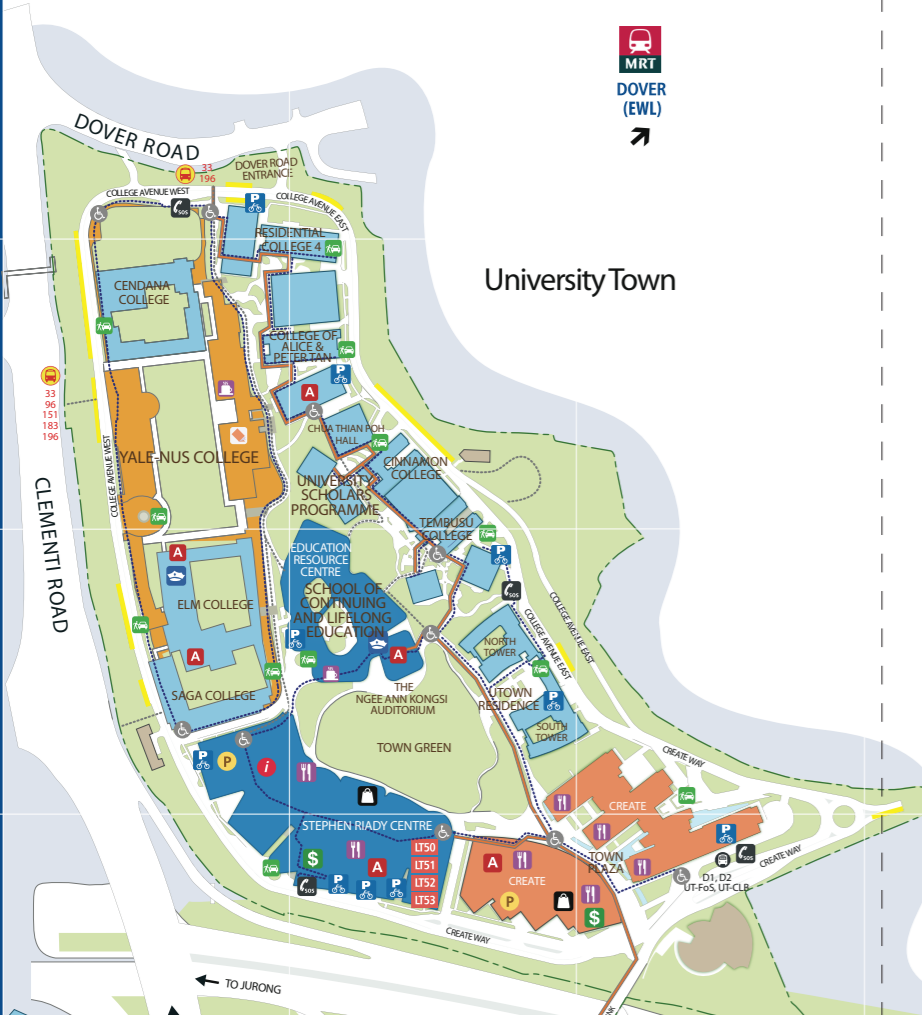

Kent Ridge Campus

As at January 2016

KENT RIDGE CAMPUS LISTING

SCHOOLS	BLK NO./NAME	BUS	GRID
Arts & Social Sciences www.fas.nus.edu.sg	Shaw Foundation Building	A1, A2, B, D1, B1C1	B2
Business bschool.nus.edu.sg	Mochtar Riady Building	A1, A2, B, D1, D2, A1E	B4
Computing www.comp.nus.edu.sg	COM1	A1, A2, B, D1	B4/C4
Continuing and Lifelong Education scale.nus.edu.sg	University Town	D1, D2	G1/G2
Dentistry www.dentistry.nus.edu.sg	Faculty of Dentistry	A1, A1E, A2E, A2E, C, D2, 95	E6
Design & Environment sden.nus.edu.sg	SDE 1	A1, A1E, A2, A2E, B, D1, B1C1, 33, 95, 96, 151, 183, 188	C2
Engineering www.eng.nus.edu.sg	EA	A1, A2, B, C, B1C1, B1C2, 33, 96, 151, 183, 188, D1, D2	D1
Integrative Sciences and Engineering nus.edu.sg/ngs	Centre for Life Sciences (CeLS)	A1, A2, A1E, A2E, C, D2, 95	D6
Medicine medicine.nus.edu.sg	NUHS Tower Block	A1, A2, A1E, A2E, D2, 95	C8
Music music.nus.edu.sg	Yong Siew Toh Conservatory of Music	A2, B, C, D1, D2, B1C1, B1C2, 96, 151	E2, F2
Public Health sph.nus.edu.sg	Tahir Foundation Building	A1, A2, A1E, A2E, C, D2, 95	D6
Science science.nus.edu.sg	S16	A1, A2, C, D2, 95	D6
University Scholars Programme usp.nus.edu.sg	University Town	D1, D2	H2
Yale-NUS College yale-nus.edu.sg	University Town	D1, D2, 33, 196	H1/G1