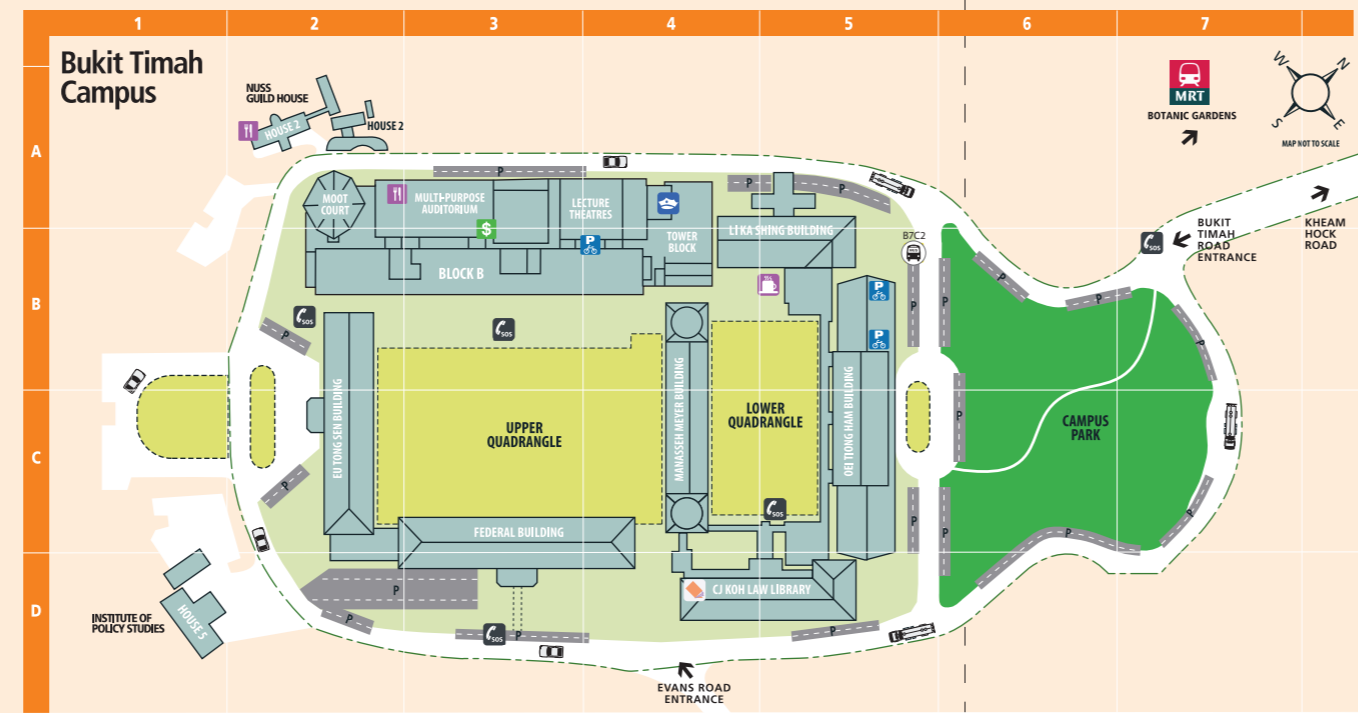

NUS campuses

A quick guide to finding your way around Singapore's flagship university

2016/17

BUKIT TIMAH CAMPUS LISTING

SCHOOLS/RESEARCH INSTITUTES	BLK NO./NAME	GRID
Asia Research Institute www.ari.nus.edu.sg	Tower Block	B4
Centre for International Law cil.nus.edu.sg	Block B	B3/B4
East Asian Institute eai.nus.edu.sg	Tower Block	B4
Institute of Policy Studies ikyspp.nus.edu.sg/ips	House 5	D1
Law law.nus.edu.sg	Federal, Block E, Tu Tong Sen	C2/C3/B3
Public Policy ikyspp.nus.edu.sg	Li Ka Shing, Manasseh Meyer & Oei Tiong Har Buildings	B4/B5/C4/C5

CAMPUS DINING	BLK NO./NAME	GRID
NUS Guild House	House 2	A2
Reedz Café	Li Ka Shing	B5
The Summit	Block B	A3

Legend

- ATM
- Bicycle Racks
- Café
- Canteen / Restaurant
- Emergency Call Point
- Internal Shuttle Bus Stop
- Library
- Open Carpark
- Security Post

469 Bukit Timah Road, Singapore 259756

Transportation

GETTING TO BUKIT TIMAH CAMPUS

BUS SERVICES OUTSIDE THE CAMPUS	
SBST 48	Upper East Coast Terminal / Buona Vista Terminal
SBST 67	Bedok Interchange / Jurong East Interchange
SMRT 67	Choa Chu Kang Interchange / Tampines Interchange
SBST 151	Hougang Central Interchange / Kent Ridge Terminal
SBST 153	Bukit Merah Interchange / Hougang Central Interchange
SBST 154	Boon Lay Interchange / Eunos Interchange
SBST 156	Sengkang Interchange / Clementi Interchange
SBST 170	Queen Street Terminal
SMRT 171	Yishun Interchange / Marina Centre Terminal
SBST 186	Shenton Way Terminal / St Michael's Terminal

FROM KENT RIDGE CAMPUS

BY MASS RAPID TRANSIT (MRT)	
From Botanic Gardens MRT Station	Take the Botanic Gardens Exit and walk 10 minutes to the campus
From Newton MRT Station	Transfer to SBST 66, SMRT 67, SBST 186, SMRT 171

GETTING TO OUTRAM CAMPUS

FROM KENT RIDGE CAMPUS	
SBST 33, SBST 143, SBST 197	Duke-NUS is a short walk from the bus stops indicated above

BY MASS RAPID TRANSIT (MRT)

GETTING TO KENT RIDGE CAMPUS

BY MASS RAPID TRANSIT (MRT)	
From Clementi MRT Station	Transfer to SBST 96 at Clementi Interchange
From Buona Vista MRT Station	Transfer to SBST 95 opposite the station (in front of the Ministry of Education building)
From Kent Ridge MRT Station	Transfer to SBST 95 or internal shuttle bus A1 or D2 or transferto internal bus A2 or D2 opposite the station
From Changi Airport MRT Station	Alight at Clementi MRT Station. Transfer to SBST 96 at Clementi Interchange

BUS SERVICES INTO NUS CAMPUS

SBST 95	From Kent Ridge Terminal (loop)
SBST 96	From Clementi Interchange (loop)
SBST 96A	Express service from Clementi Interchange to NUS
SBST 151	From Hougang Central Interchange
SBST 151E	Express service from Hougang Central Interchange to NUS

BUS SERVICES ALONG THE FRINGE OF THE CAMPUS