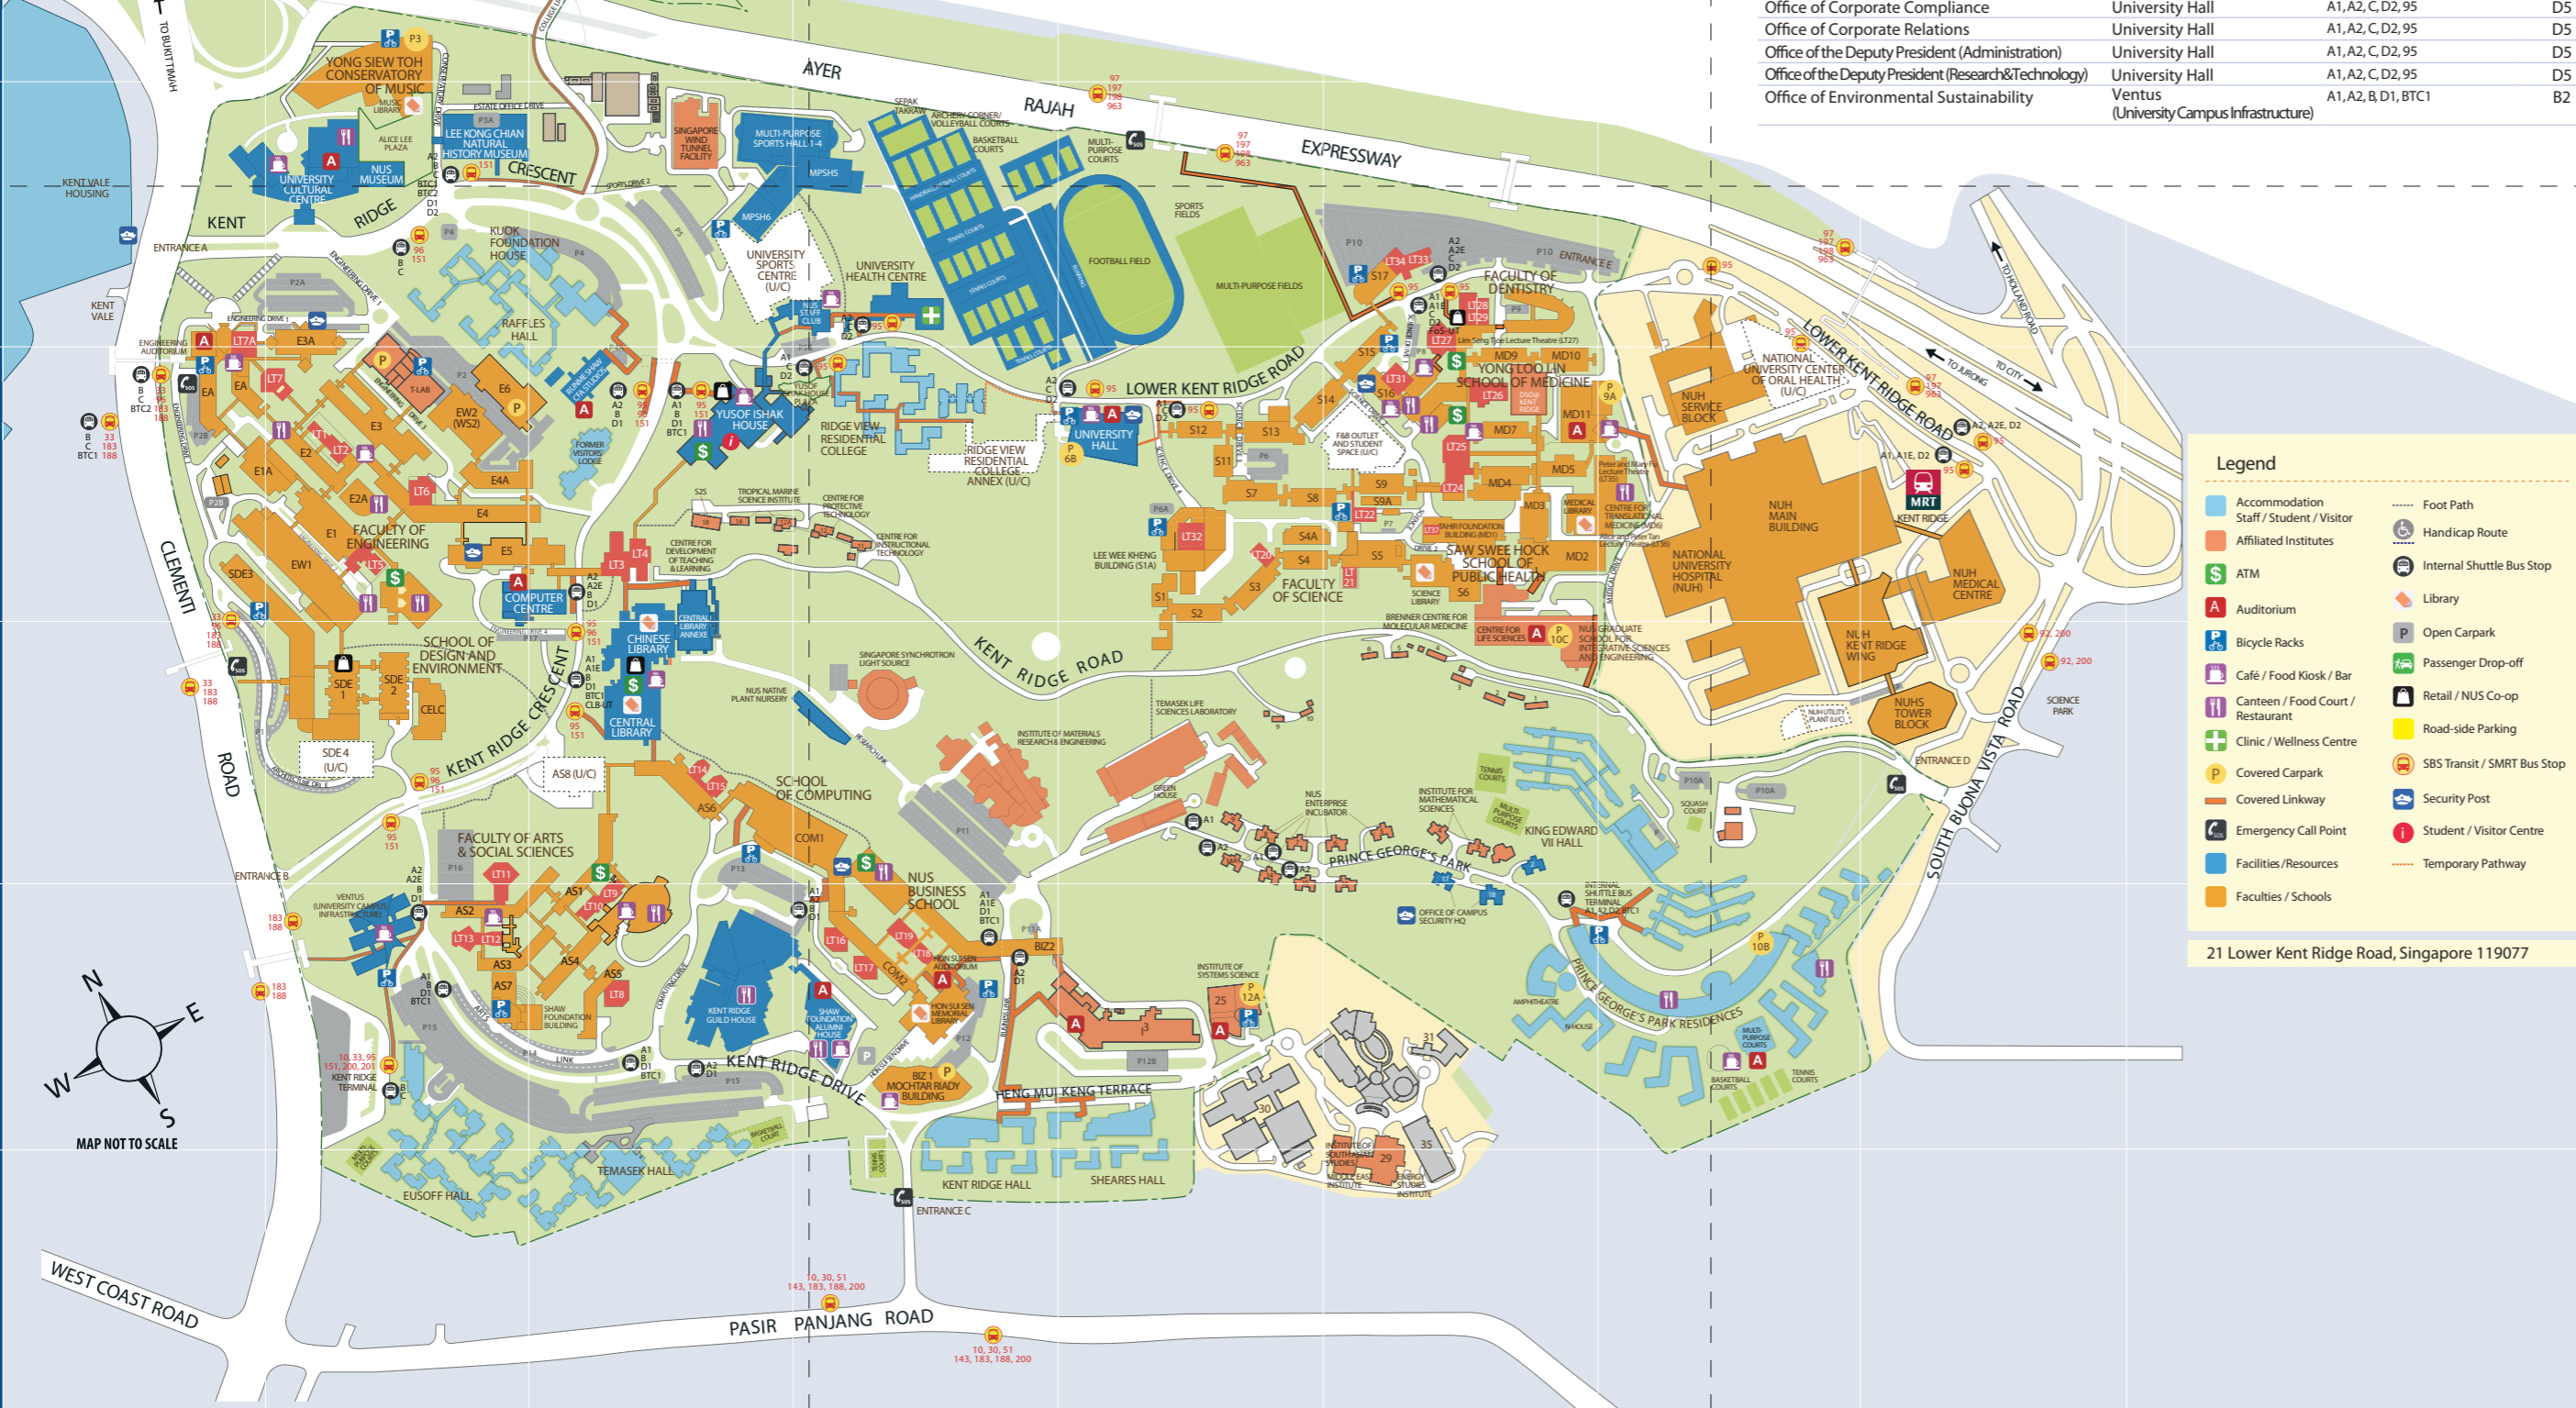

Kent Ridge Campus

As at January 2016

KENT RIDGE CAMPUS LISTING

SCHOOLS	BLK NO./NAME	BUS	GRID
Arts & Social Sciences www.fas.nus.edu.sg	Shaw Foundation Building	A1, A2, B, D1, B1C1	B2
Business bschool.nus.edu.sg	Mochtar Riady Building	A1, A2, B, D1, D2, A1E	B4
Computing www.comp.nus.edu.sg	COM1	A1, A2, B, D1	B4/C4
Continuing and Lifelong Education scale.nus.edu.sg	University Town	D1, D2	G1/G2
Dentistry www.dentistry.nus.edu.sg	Faculty of Dentistry	A1, A1E, A2E, A2E, C, D2, 95	E6
Design & Environment sden.nus.edu.sg	SDE 1	A1, A1E, A2, A2E, B, D1, B1C1, 33, 95, 96, 151, 183, 188	C2
Engineering www.eng.nus.edu.sg	EA	A1, A2, B, C, B1C1, B1C2, 33, 96, 151, 183, 188, D1, D2	D1
Integrative Sciences and Engineering nus.edu.sg/ngs	Centre for Life Sciences (CeLS)	A1, A2, A1E, A2E, C, D2, 95	D6
Medicine medicine.nus.edu.sg	NUHS Tower Block	A1, A2, A1E, A2E, D2, 95	C8
Music music.nus.edu.sg	Yong Siew Toh Conservatory of Music	A2, B, C, D1, D2, B1C1, B1C2, 96, 151	E2, F2
Public Health sph.nus.edu.sg	Tahir Foundation Building	A1, A2, A1E, A2E, C, D2, 95	D6
Science science.nus.edu.sg	S16	A1, A2, C, D2, 95	D6
University Scholars Programme usp.nus.edu.sg	University Town	D1, D2	H2
Yale-NUS College yale-nus.edu.sg	University Town	D1, D2, 33, 196	H1/G1